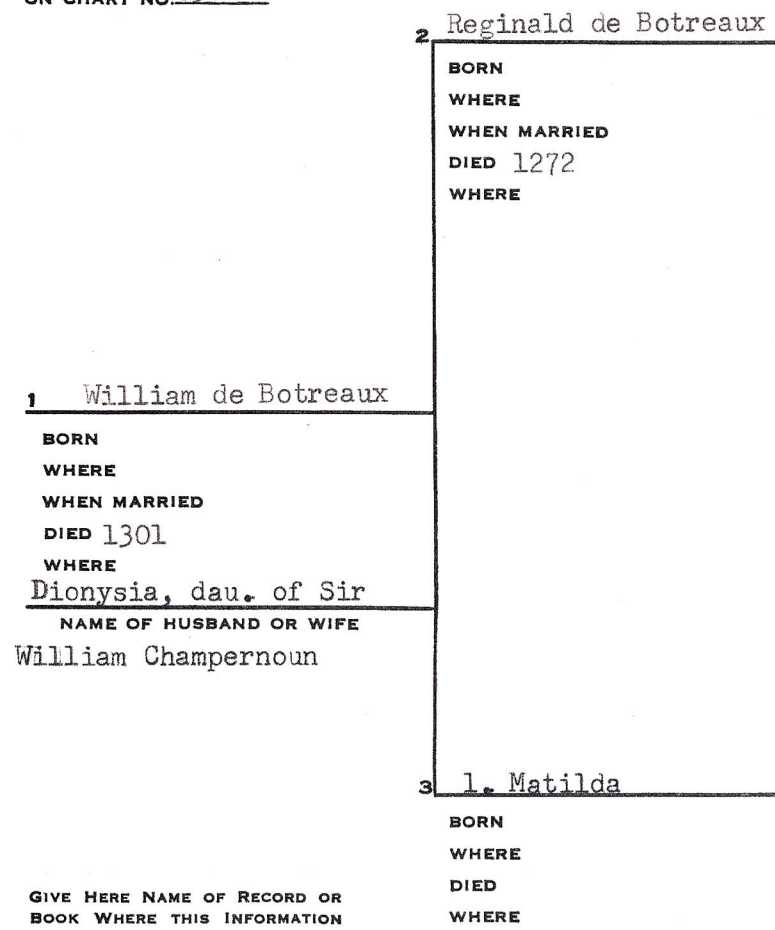

Theron S. Hall  
 815 East 400 North  
 Springville, Utah 84663

PEDIGREE CHART

sheriff of Devon, d. ante 1175  
 William de Botereel CHART NO. 639

DATE \_\_\_\_\_  
 NAME OF PERSON SUBMITTING CHART \_\_\_\_\_  
 STREET ADDRESS \_\_\_\_\_  
 CITY \_\_\_\_\_ STATE \_\_\_\_\_  
 NO. 1 ON THIS CHART IS THE SAME PERSON AS NO. 16  
 ON CHART NO. 638

sheriff of Cornwall, 1204-5  
 (2) William de Botreaux

GIVE HERE NAME OF RECORD OR BOOK WHERE THIS INFORMATION WAS OBTAINED. REFER TO NAMES BY NUMBER.  
 Nicolas: Historic Peerage of Eng, p 67(Eng 201)  
 Sorley Pedigree, p 46(Q929.2 S668)