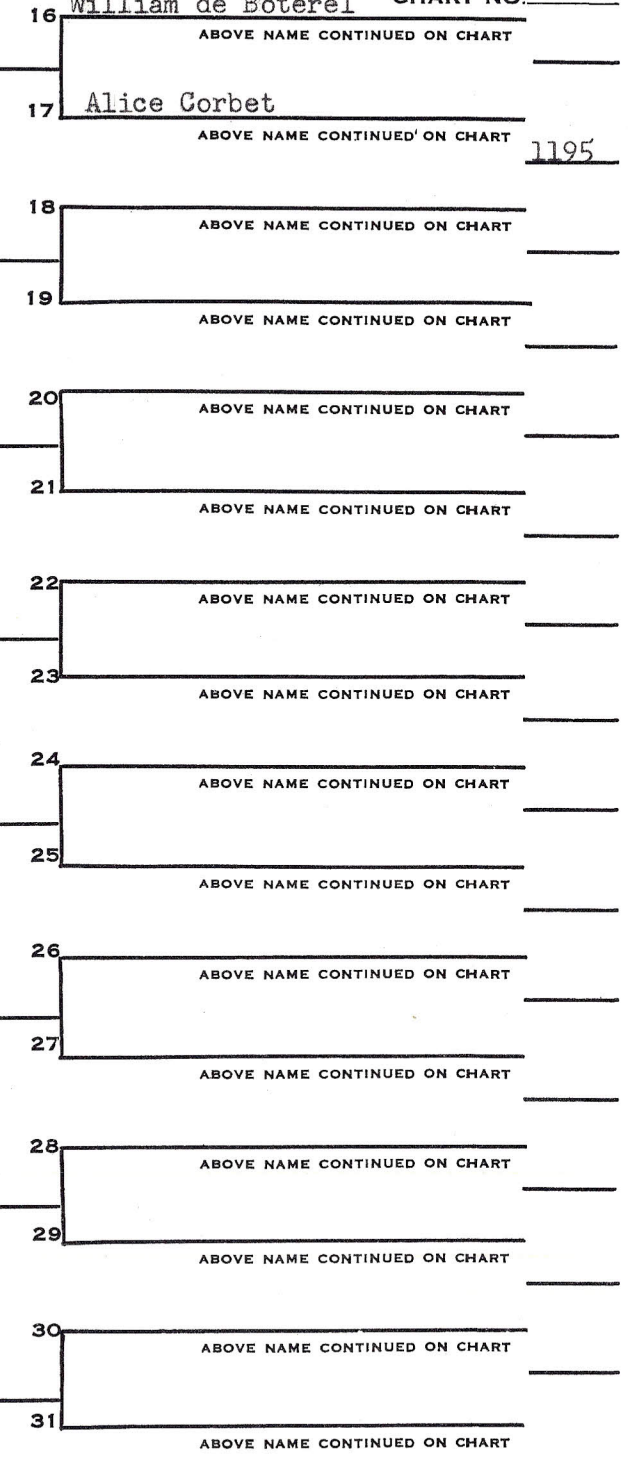

Theron S. Hall  
 815 East 400 North  
 Springville, Utah 84663

PEDIGREE CHART

sheriff of Devon, d. ante 1175  
 William de Botereel CHART NO. 639

DATE \_\_\_\_\_  
 NAME OF PERSON SUBMITTING CHART \_\_\_\_\_  
 STREET ADDRESS \_\_\_\_\_  
 CITY \_\_\_\_\_ STATE \_\_\_\_\_  
 NO. 1 ON THIS CHART IS THE SAME PERSON AS NO. 16  
 ON CHART NO. 638

sheriff of Cornwall, 1204-5  
 (2) William de Botreaux

GIVE HERE NAME OF RECORD OR BOOK WHERE THIS INFORMATION WAS OBTAINED. REFER TO NAMES BY NUMBER.  
 Nicolas: Historic Peerage of Eng, p 67(Eng 201)  
 Sorley Pedigree, p 46(Q929.2 S668)